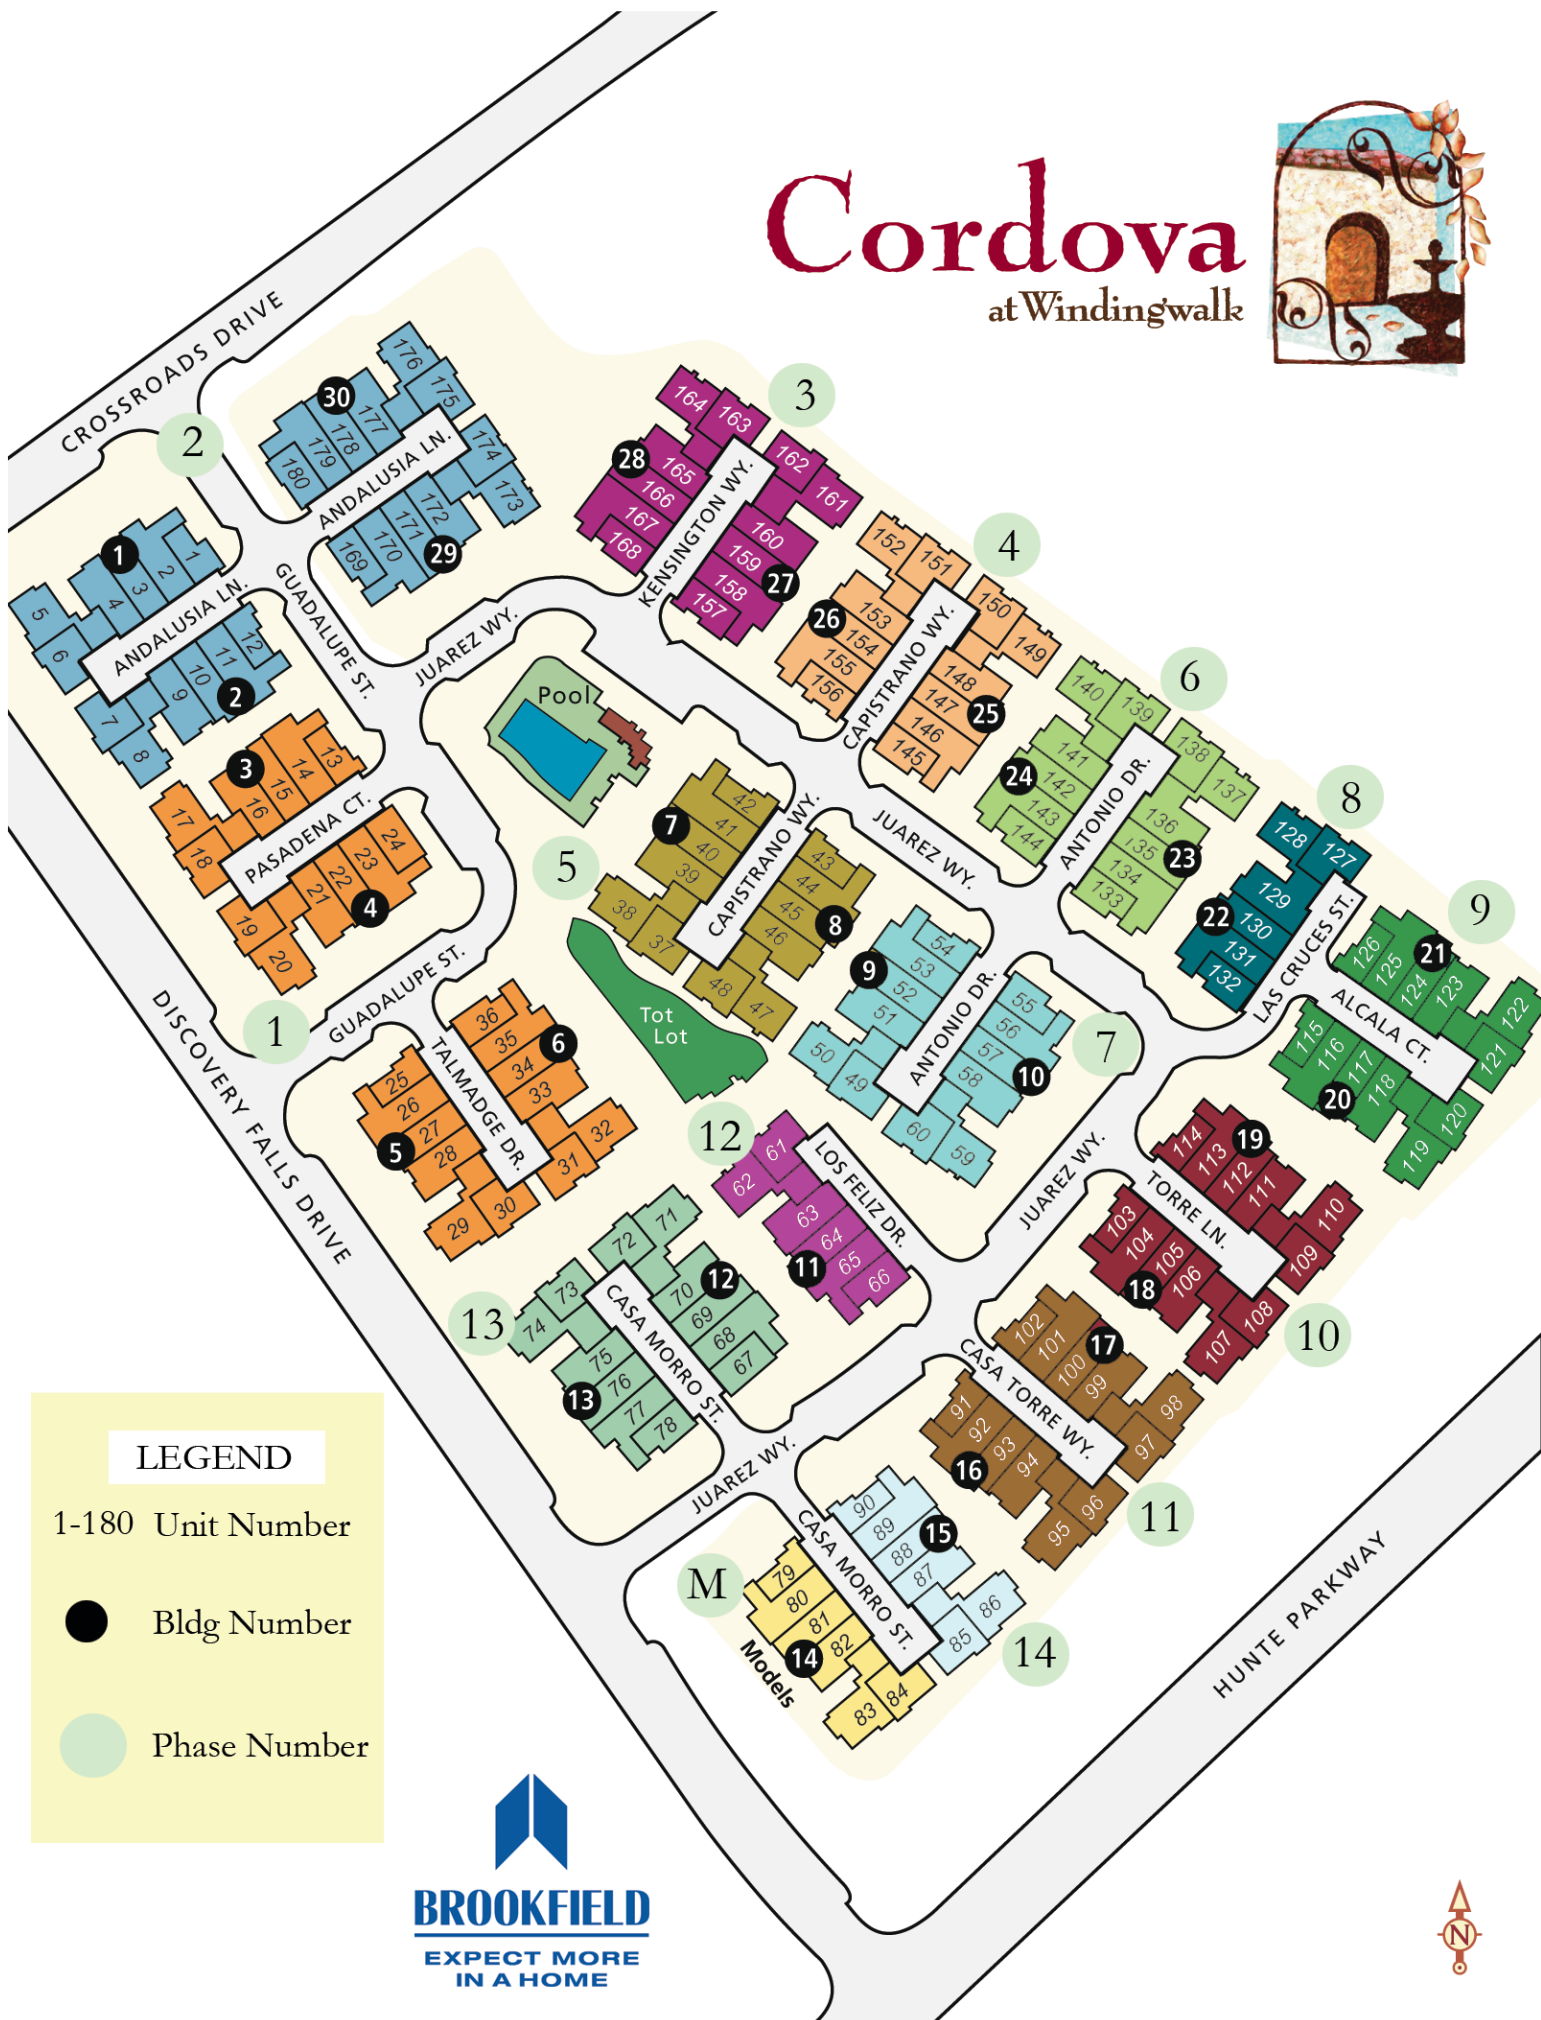

# Cordova

at Windingwalk

**LEGEND**

- 1-180 Unit Number
- Bldg Number
- Phase Number